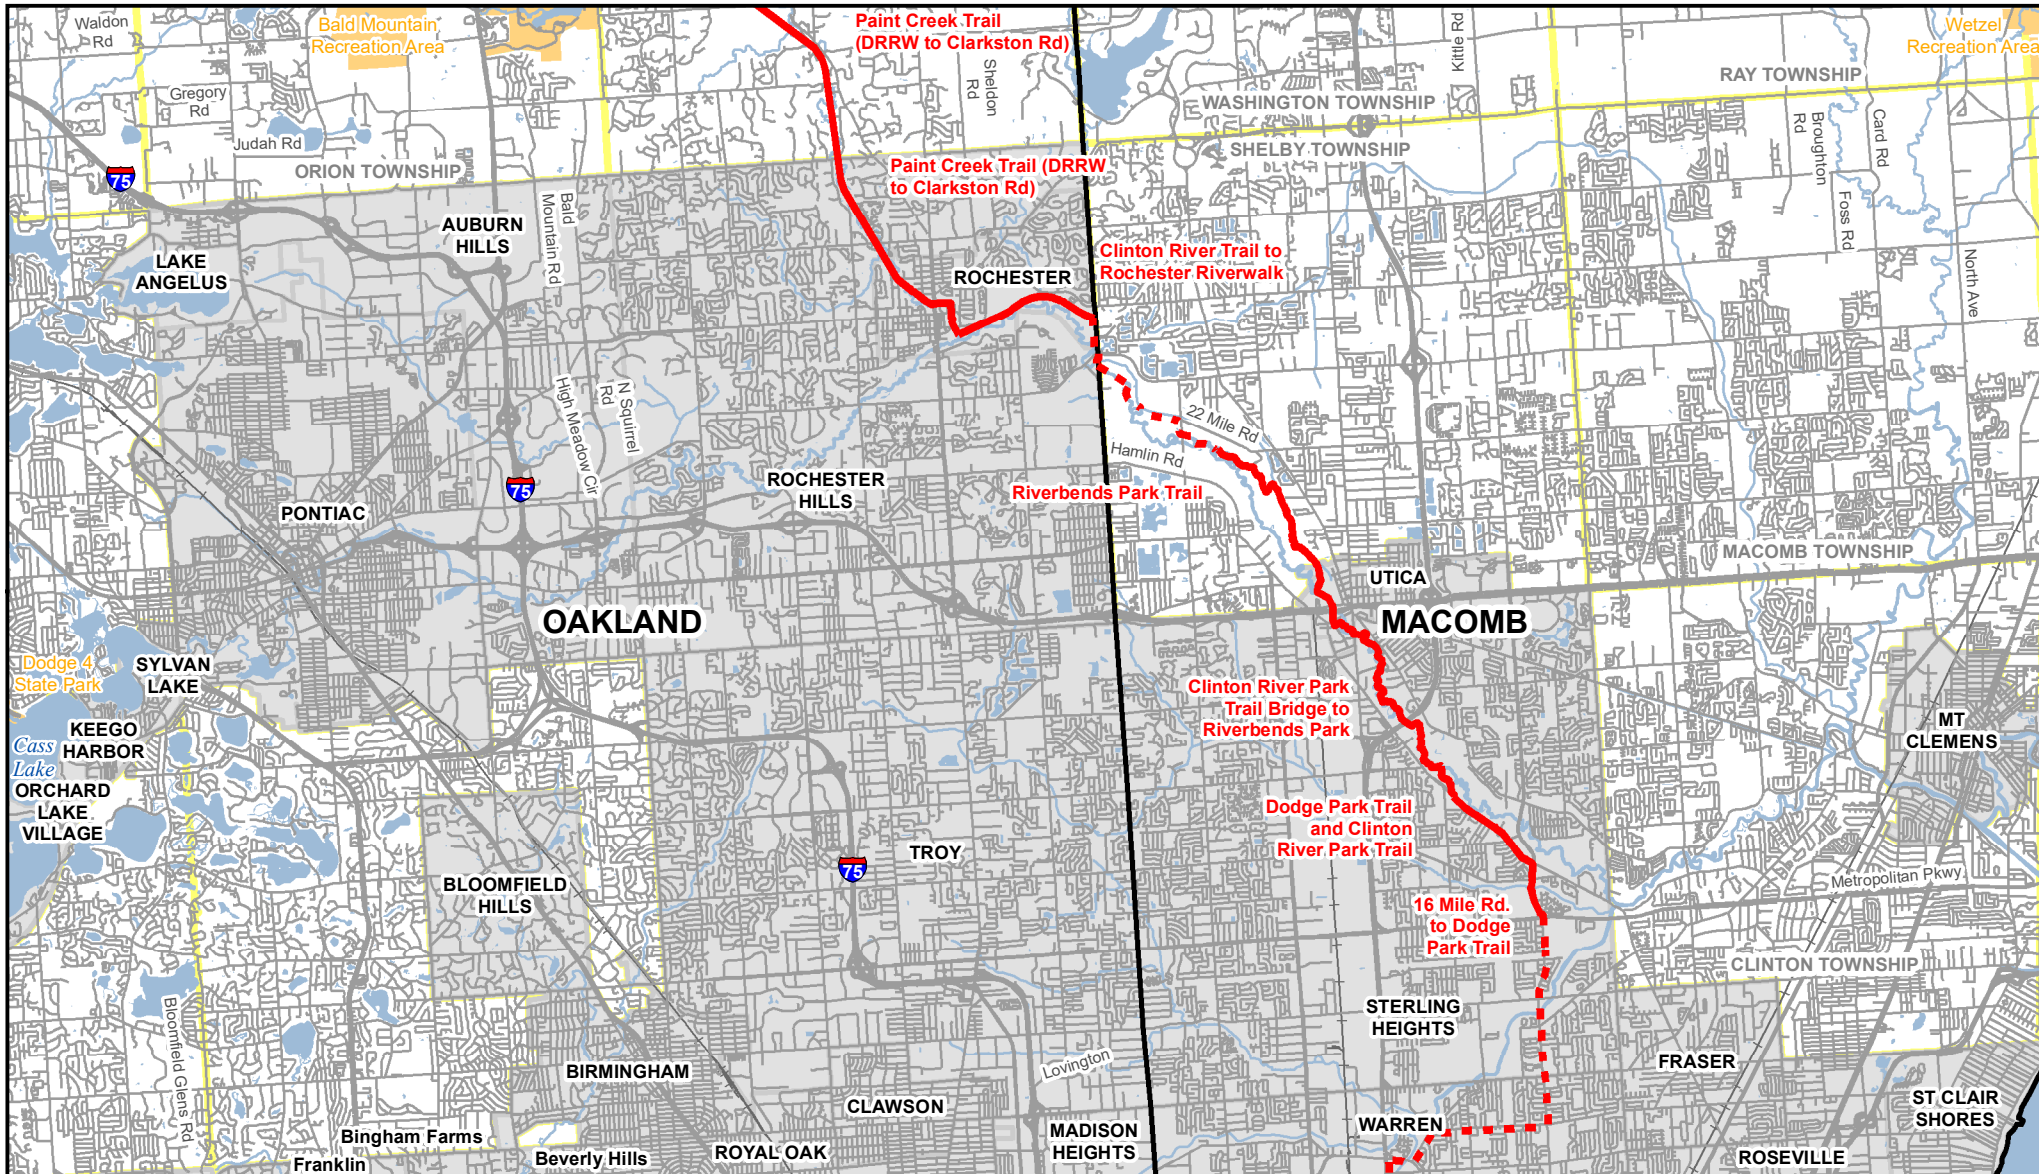

Michigan's Iron Belle Trail - Two Routes, One Great Trail

Sterling Heights - Dodge Park Trail - Rochester Riverwalk - Rochester Hills

** The illustrated hike and bicycle trail connections will rely upon partnership opportunities. **

Iron Belle Trail

- Biking - Existing Trail
- - - Biking - Proposed Trail
- + Railroad
- Highway
- Paved Road

- Gravel or Dirt Road
- River
- Lake
- Land Ownership
- State Land
- City or Village

- Township
- County