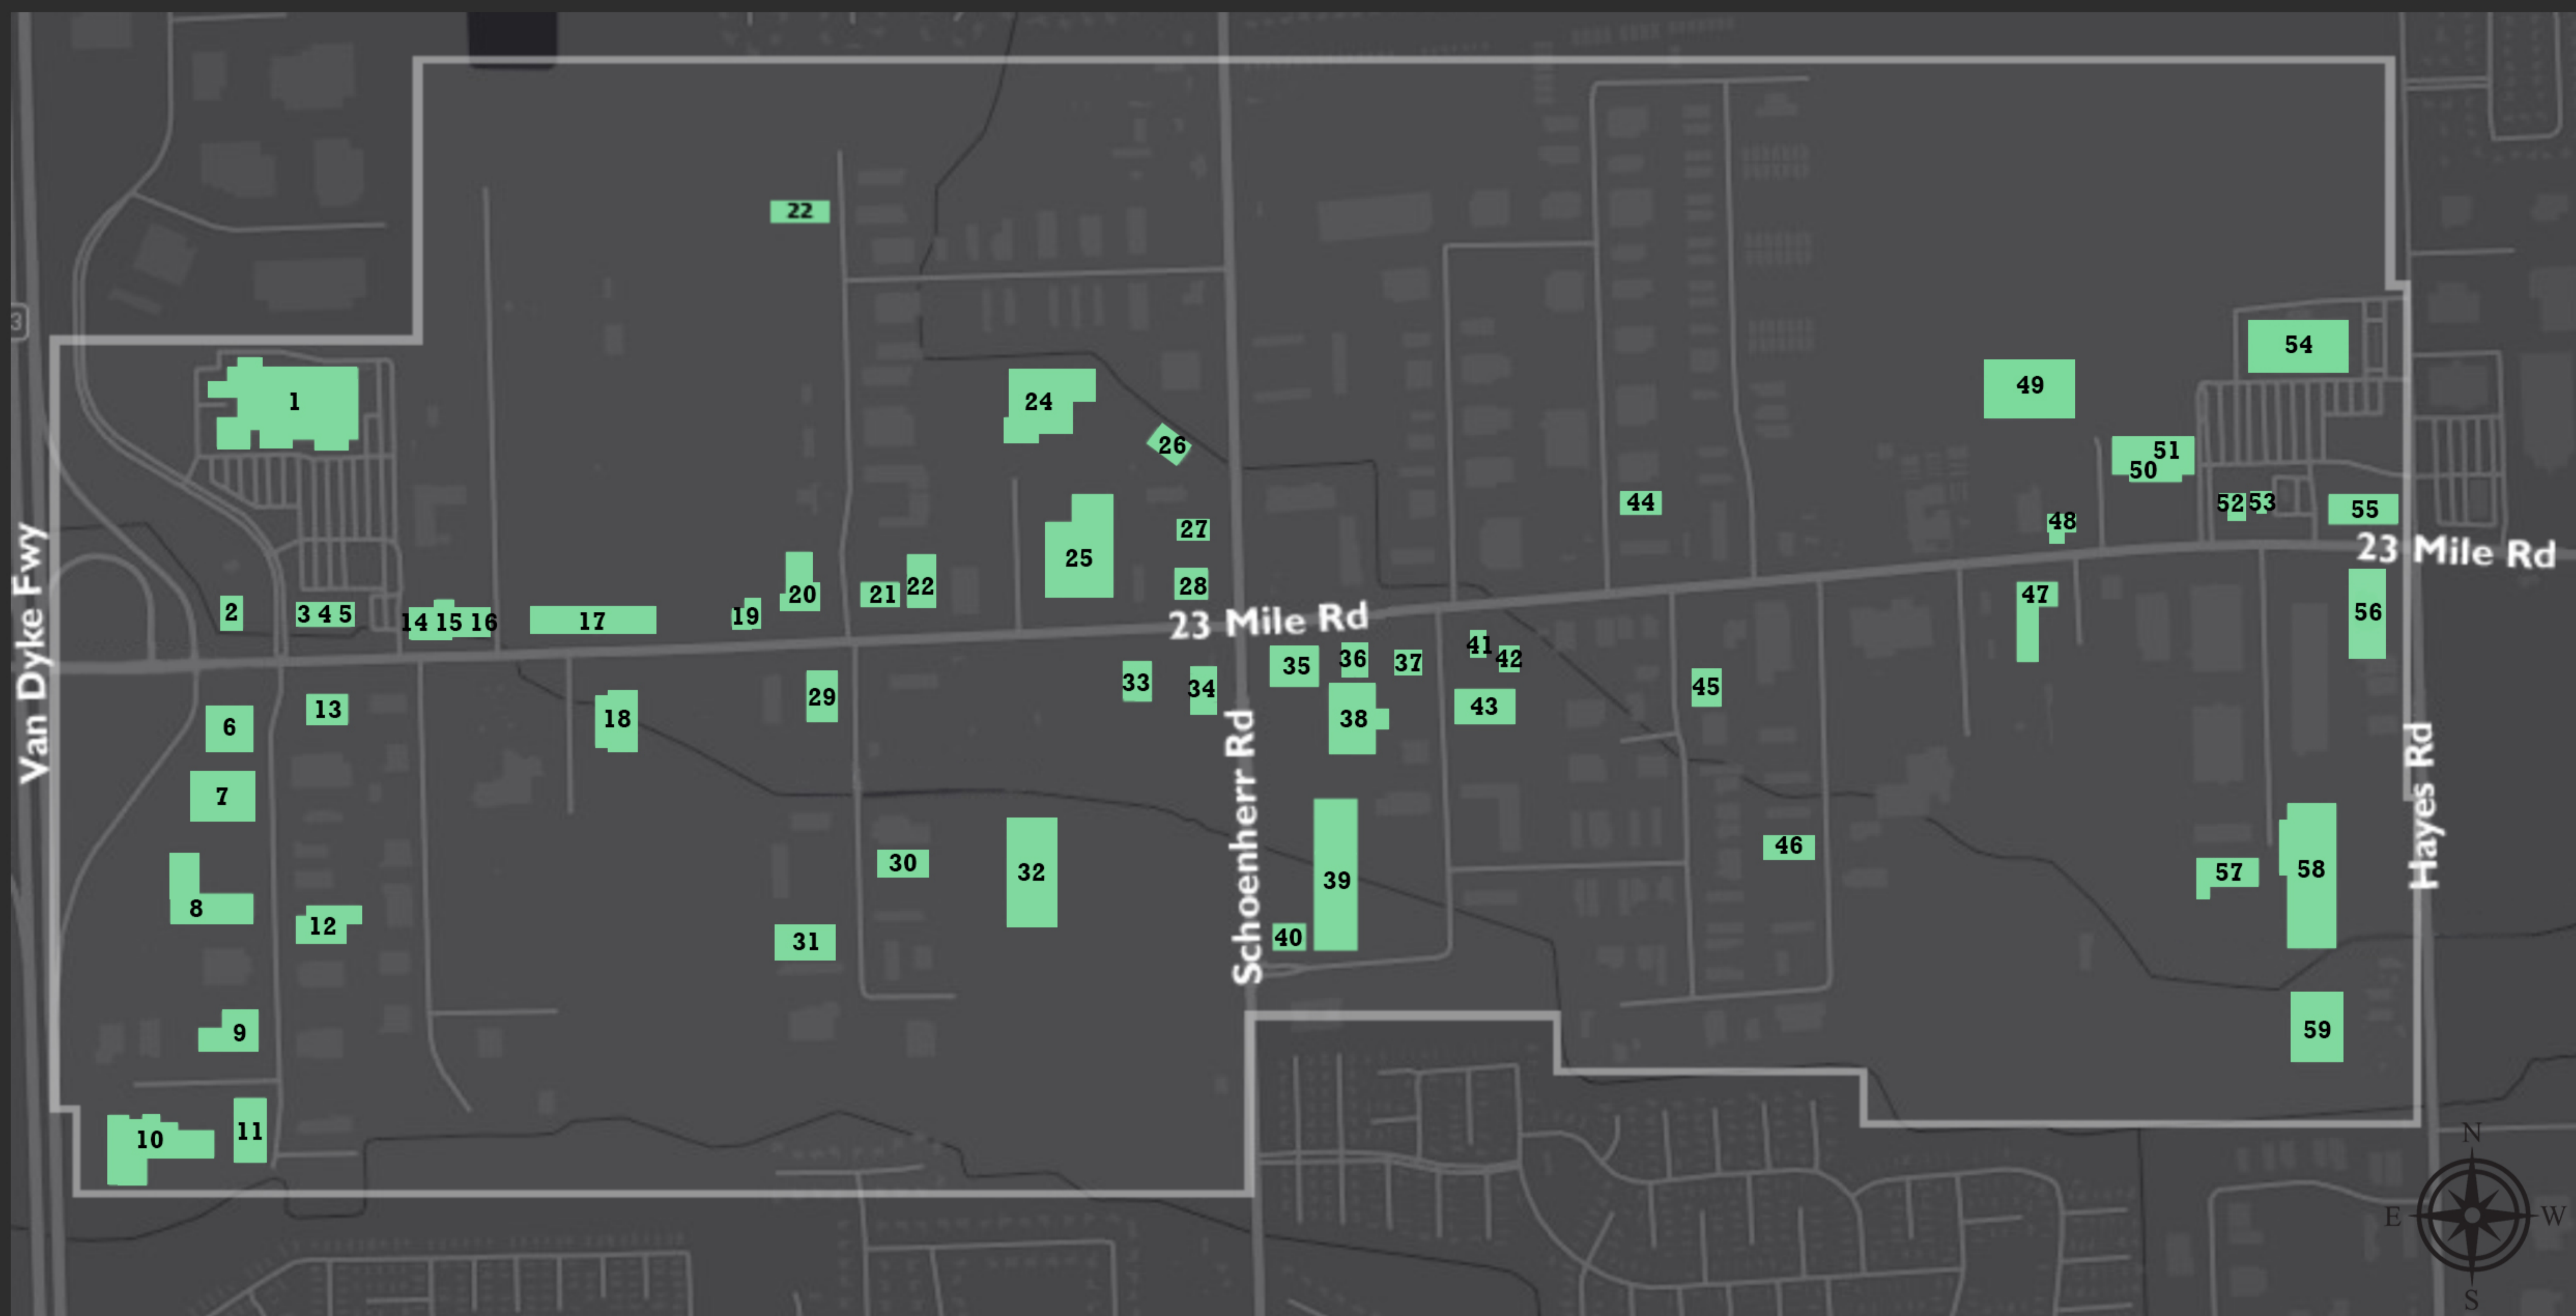

23 Mile Road

Commercial and Industrial Corridor

Navigation

Companies in the District

** Indicates Headquarters

Restaurants

- 03 Starbucks
- 04 Jersey Mike's Subs
- 14 White Castle
- 15 Tim Horton's
- 16 HARDEE'S
- 17 Del Taco
- 27 Detroit Fish House
- 34 Burger King
- 39 National Coney Island, Cold Stone Creamery, Nonna's Italian Kitchen, Jimmy Johns
- 40 Mavrix Restaurant & Bar
- 41 Taco Bell
- 42 Arby's
- 48 Art & Jake's Sports Bar
- 50 Tropical Smoothie
- 53 Culver's
- 55 Tim Horton's, Olga's
- 56 The Pour House Gastro Bar, Subway, 900 Degrees Pizzeria

Banking

- 06 Chemical Bank
- 28 Fifth Third Bank
- 33 Chase Bank
- 36 Bank of America
- 37 Flagstar Bank
- 52 Community Choice CU

Retail, Rentals, & Sales

- 01 Walmart
- 02 Discount Tire
- 05 GameStop
- 11 Sherwin Williams Paint Store
- 13 United Rentals
- 18 Michigan CAT
- 19 Evola Music Lesson Studios
- 22 Beaver Tile & Stone
- 23 Cannon Truck Equipment
- 29 Tile & Stone Works
- 35 Walgreens
- 38 Edible Arrangements
- 54 Kroger
- 55 AT&T

MISC.

- 07 Cambria Hotel
- 21 Liberty Mutual Insurance
- 30 Camp Bow Wow
- 32 Shelby Macomb Medical Mall
- 38 McClaren Macomb
- 39 Painting with a Twist, Secretary of State Office, Metro by T-Mobile, K Nails, Summit Center
- 43 SkyZone Trampoline Park
- 44 Vitales Perfect Game
- 46 Graphic Communications
- 47 Bark-A-Bout Pet Activity Center
- 49 UPS
- 51 Premier Sports Center
- 54 Cane Alterations

Civil Engineering

- 20 Dan's Excavating**
- 26 Anderson Eckstein & Westrick, Inc.