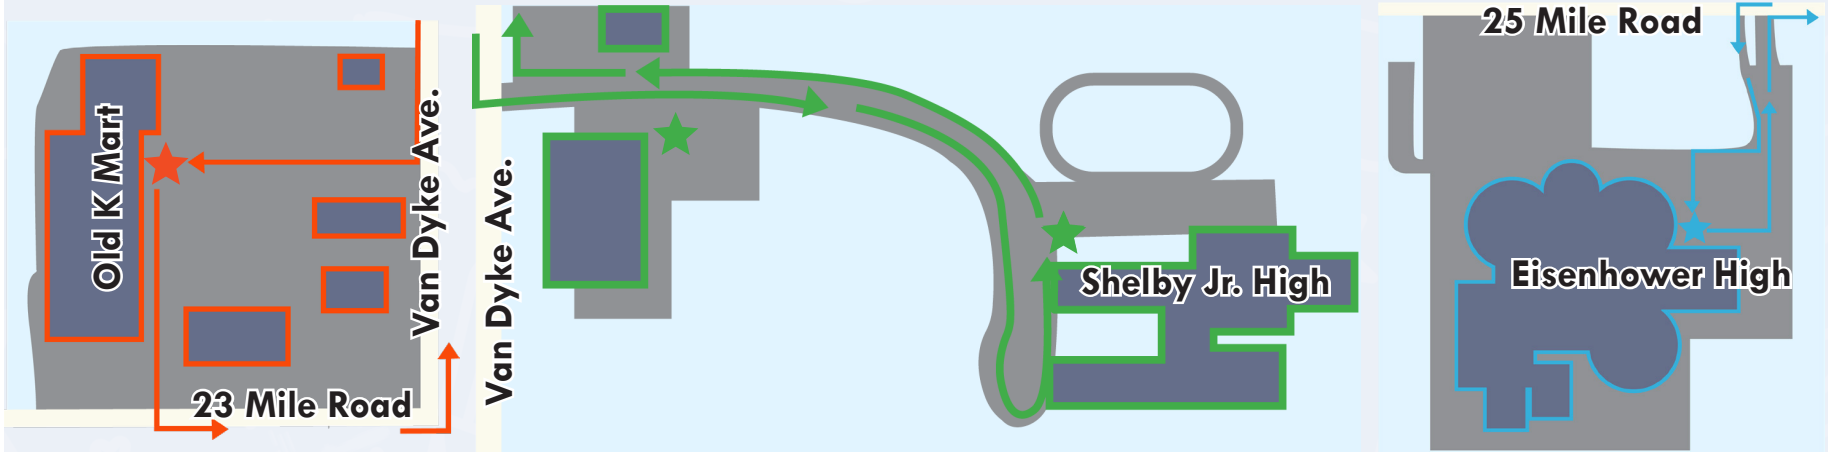

★ Red Shuttle

Parking will be available at the old Kmart building at 7601 23 Mile Road. A shuttle bus will provide pickup and drop-off assistance to and from Summerfest.

★ Green Shuttle

Parking will be available at Shelby Junior High at 51700 Van Dyke Ave. A shuttle bus will provide pickup and drop-off assistance to and from Summerfest.