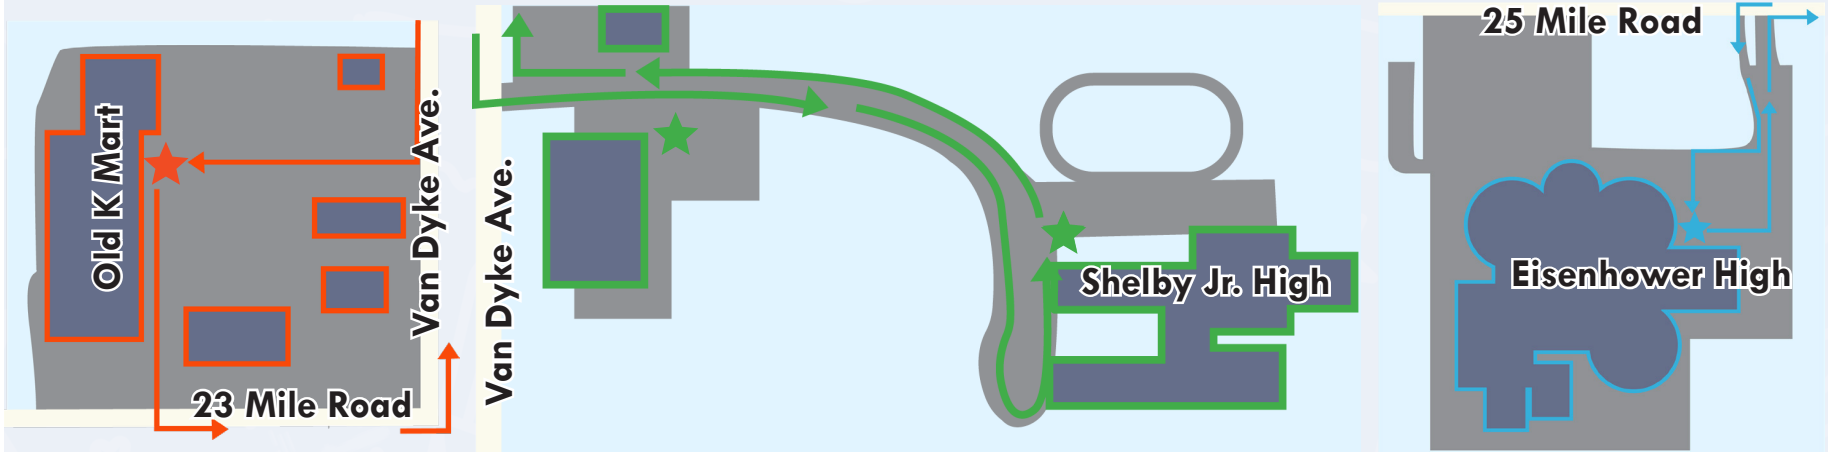

# Event Parking

Parking at the Shelby Township Municipal Campus for Summerfest will be extremely limited to accommodate security and accessibility. Visitors are encouraged to park at one of three shuttle locations and take a bus to the event for speedy and convenient arrival and departure. Buses will run 3:30-10 p.m. June 28 and 5:30-11 p.m. June 29.

## ★ Red Shuttle

Parking will be available at the old Kmart building at 7601 23 Mile Road. A shuttle bus will provide pickup and drop-off assistance to and from Summerfest.

## ★ Green Shuttle

Parking will be available at Shelby Junior High at 51700 Van Dyke Ave. A shuttle bus will provide pickup and drop-off assistance to and from Summerfest.

## ★ Blue Shuttle

Parking will be available at Eisenhower High School at 6500 25 Mile Road. A shuttle bus will provide pickup and drop-off assistance to and from Summerfest.

**Buses will run 3:30-10 p.m. June 28  
and 5:30-11 p.m. June 29.**